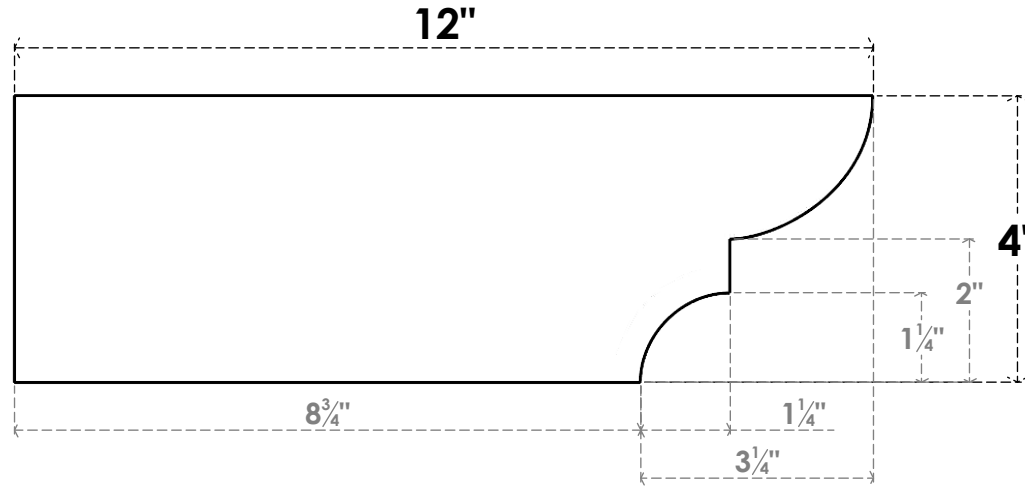

ITEM NUMBER: RFTURO040X04000X12000X004RID00RCPR

4"W X 4"H X 12"L TIMBERTHANE ROUGH CEDAR RIDGEWOOD FAUX WOOD OPEN RAFTER TAIL, 4"L END, PRIMED TAN

SIDE PROFILE

FRONT PROFILE

ISOMETRIC

GENERATED DATE : 03/02/2023