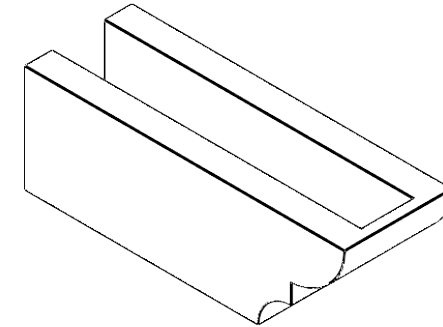

ITEM NUMBER: RFTURO040X04000X12000X004RID00RCPR

4"W X 4"H X 12"L TIMBERTHANE ROUGH CEDAR RIDGEWOOD FAUX WOOD OPEN RAFTER TAIL, 4"L END, PRIMED TAN

SIDE PROFILE

FRONT PROFILE

ISOMETRIC

GENERATED DATE : 03/02/2023

EKENA MILLWORK
2300 WEST MAIN ST.
CLARKSVILLE, TX 75426
TOLL FREE: 866-607-0453
WWW.EKENAMILLWORK.COM

NOTES

1. INSTALLATION TO BE COMPLETED IN ACCORDANCE WITH MANUFACTURER'S SPECIFICATIONS.
2. DRAWING MAY NOT BE TO SCALE
3. THIS DRAWING IS INTENDED FOR DESIGN AND PLANNING PURPOSES ONLY.
4. ALL INFORMATION CONTAINED HEREIN WAS CURRENT AT THE TIME OF DEVELOPMENT BUT MUST BE REVIEWED AND APPROVED BY THE PRODUCT MANUFACTURER TO BE CONSIDERED ACCURATE.
5. TIMBERTHANE ARCHITECTURAL PRODUCTS ARE MADE FROM HIGH DENSITY URETHANE AND COME FACTORY PRIMED