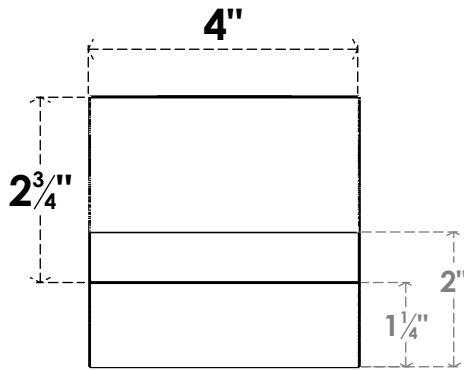

ITEM NUMBER: RFTURO040X04000X12000X004RID00RCPR

4"W X 4"H X 12"L TIMBERTHANE ROUGH CEDAR RIDGEWOOD FAUX WOOD OPEN RAFTER TAIL, 4"L END, PRIMED TAN

SIDE PROFILE

FRONT PROFILE

ISOMETRIC

GENERATED DATE : 03/02/2023